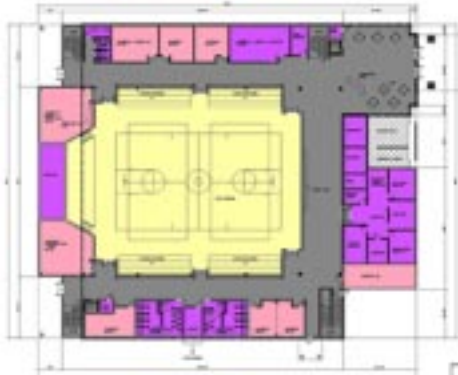

Woodstream Church & Christian Academy, Mitchellville, MD

WLP is currently developing a Community Life Center, which will house the upper grade levels for the academy (with an enrollment of more than 300 students), as well as provide spaces for church activities and a ministry to “at-risk” kids. The facility will eventually encompass approximately 50,000 SF or more, as needed, including a full-size multi-purpose gymnasium, classrooms, fitness facilities, visual and fine arts rooms, locker rooms, upper level walking/jogging track, coffee/ snack bar, administrative, and support spaces. The Center will connect with the existing 80K SF worship and educational facility already on the site.

Contact Information: Rev. Robert Wingfield (301.883.0083)

Main Level Floor Plan

Upper Level Floor Plan

Exterior—Current Building

Rendering—Life Center